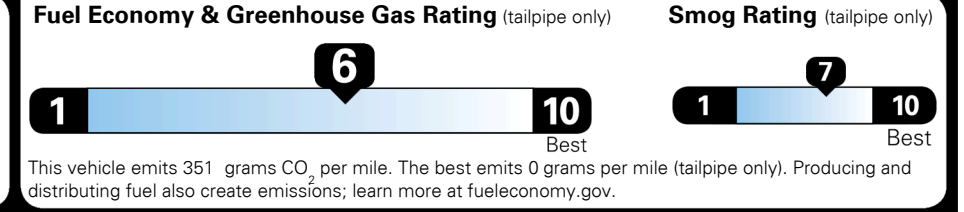

TOTAL ADDITIONAL WEIGHT: 0.8

EPA DOT Fuel Economy and Environment

* These estimates reflect new EPA methods beginning with 2017 models

Gasoline Vehicle

Fuel Economy

26 MPG
 combined city/hwy

23 MPG
 city

30 MPG
 highway

3.8 gallons per 100 miles

SMALL SUVs range from 18 to 33 MPG. The best vehicle rates 119 MPGe.

You save \$0
 in fuel costs over 5 years compared to the average new vehicle.

Annual fuel cost \$1,400

Actual results will vary for many reasons, including driving conditions and how you drive and maintain your vehicle. The average new vehicle gets 26 MPG and costs \$7,000 to fuel over 5 years. Cost estimates are based on 15,000 miles per year at \$ 2.45 per gallon. MPGe is miles per gasoline gallon equivalent. Vehicle emissions are a significant cause of climate change and smog.