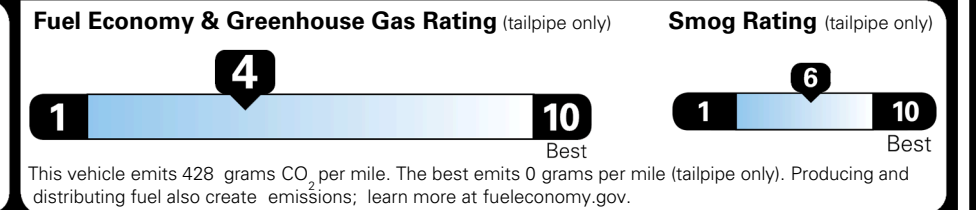

\$ 52,550.00

\$ 1,545.00

\$ 54,095.00

EPA DOT Fuel Economy and Environment

Gasoline Vehicle

You spend **\$3,250** more in fuel costs over 5 years compared to the average new vehicle.

Annual fuel cost **\$2,350**