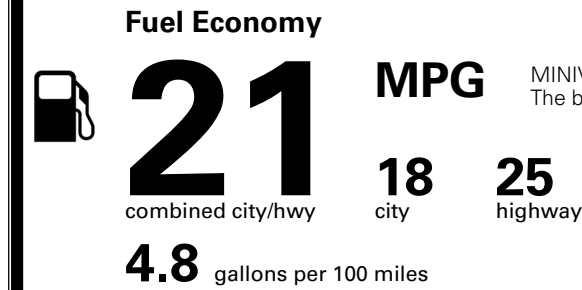

\$ 52,550.00

\$ 1,545.00

\$ 54,095.00

EPA DOT Fuel Economy and Environment

Gasoline Vehicle

You spend **\$3,250** more in fuel costs over 5 years compared to the average new vehicle.

Annual fuel cost **\$2,350**