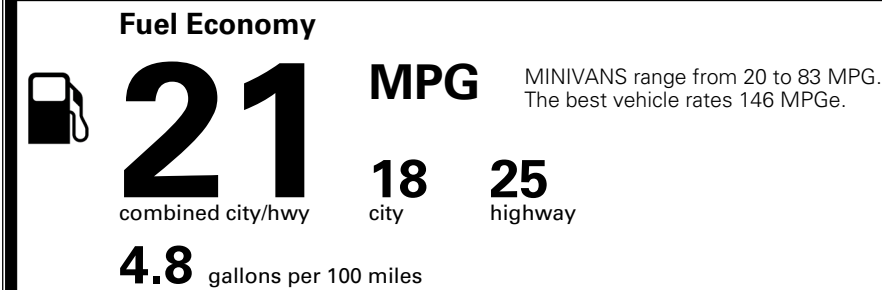

MSRP INCLUDING OPTIONS \$ 48,830.00

INLAND FREIGHT AND HANDLING \$ 1,545.00

TOTAL MANUFACTURER'S SUGGESTED RETAIL PRICE ▶ \$ 50,375.00

TOTAL ADDITIONAL WEIGHT: 13.9

EPA DOT Fuel Economy and Environment

Gasoline Vehicle

You spend \$3,250 more in fuel costs over 5 years compared to the average new vehicle.

Annual fuel cost \$2,350

Actual results will vary for many reasons, including driving conditions and how you drive and maintain your vehicle. The average new vehicle gets 29 MPG and costs \$8,500 to fuel over 5 years. Cost estimates are based on 15,000 miles per year at \$ 3.30 per gallon. MPGe is miles per gasoline gallon equivalent. Vehicle emissions are a significant cause of climate change and smog.