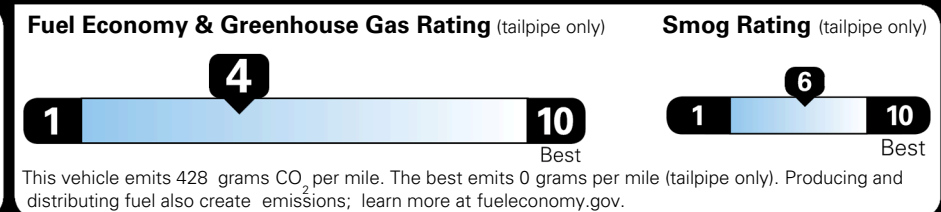

Actual results will vary for many reasons, including driving conditions and how you drive and maintain your vehicle. The average new vehicle gets 29 MPG and costs $8,500 to fuel over 5 years. Cost estimates are based on 15,000 miles per year at $ 3.30 per gallon. MPGe is miles per gasoline gallon equivalent. Vehicle emissions are a significant cause of climate change and smog.

fueleconomy.gov
Calculate personalized estimates and compare vehicles

GOVERNMENT 5-STAR SAFETY RATINGS

Overall Vehicle Score	Not Rated
Based on the combined rating of frontal, side and rollover. Should ONLY be compared to other vehicles of similar size and weight.	
Frontal	Driver ★ ★ ★ ★ ★
Crash	Passenger ★ ★ ★ ★
Based on the risk of injury in a frontal impact. Should ONLY be compared to other vehicles of similar size and weight.	
Side	Front seat Not Rated
Crash	Rear seat Not Rated
Star ratings based on the risk of injury in a side impact.	
Rollover	★ ★ ★ ★
Star ratings based on the risk of rollover in a single-vehicle crash.	

Star ratings range from 1 to 5 stars (★★★★★) with 5 being the highest. Source: National Highway Traffic Safety Administration (NHTSA). www.safercar.gov or 1-888-327-4236

Manufacturer's suggested retail price includes Manufacturer's recommended pre-delivery service. License and title fees, state and local taxes and other dealer installed options and accessories are not included in the manufacturer's suggested retail price.

PARTS CONTENT INFORMATION

FOR VEHICLES IN THIS CAR LINE U.S./CANADIAN PARTS CONTENT: 2 %

MAJOR SOURCES OF FOREIGN PARTS: KOREA: 95%

NOTE: PARTS CONTENT DOES NOT INCLUDE FINAL ASSEMBLY, DISTRIBUTION, OR OTHER NON-PARTS COSTS.

FOR THIS VEHICLE FINAL ASSEMBLY POINT: GWANGMYEONG, KOREA

COUNTRY OF ORIGIN ENGINE (MOTOR): KOREA

TRANSMISSION: KOREA

*Additional terms and conditions apply.
**Kia Connect may be currently unavailable for some Model Year 2022 and newer vehicles sold or purchased in Massachusetts; please see owners.kia.com for more information.
NOTE: When you purchase this vehicle, Kia America, Inc. collects personal information you provide to the dealership. For information on our collection and use of personal information and your rights, please see our Privacy Policy on www.kia.com.