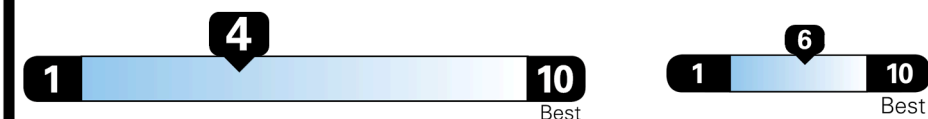

This vehicle emits 428 grams CO₂ per mile. The best emits 0 grams per mile (tailpipe only). Producing and distributing fuel also create emissions; learn more at fueleconomy.gov.

Actual results will vary for many reasons, including driving conditions and how you drive and maintain your vehicle. The average new vehicle gets 29 MPG and costs $8,500 to fuel over 5 years. Cost estimates are based on 15,000 miles per year at $ 3.30 per gallon. MPGe is miles per gasoline gallon equivalent. Vehicle emissions are a significant cause of climate change and smog.

fueleconomy.gov

Calculate personalized estimates and compare vehicles