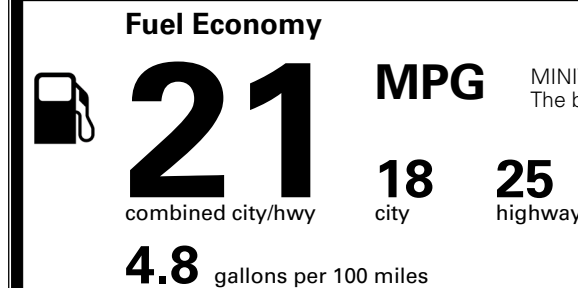

\$285.00
 \$160.00

MSRP INCLUDING OPTIONS

\$ 42,035.00

INLAND FREIGHT AND HANDLING

\$ 1,545.00

TOTAL MANUFACTURER'S SUGGESTED RETAIL PRICE ▶

\$ 43,580.00

TOTAL ADDITIONAL WEIGHT: 12.5

EPA DOT Fuel Economy and Environment

Gasoline Vehicle

You spend \$3,250 more in fuel costs over 5 years compared to the average new vehicle.

Annual fuel cost \$2,350

Actual results will vary for many reasons, including driving conditions and how you drive and maintain your vehicle. The average new vehicle gets 29 MPG and costs \$8,500 to fuel over 5 years. Cost estimates are based on 15,000 miles per year at \$ 3.30 per gallon. MPGe is miles per gasoline gallon equivalent. Vehicle emissions are a significant cause of climate change and smog.