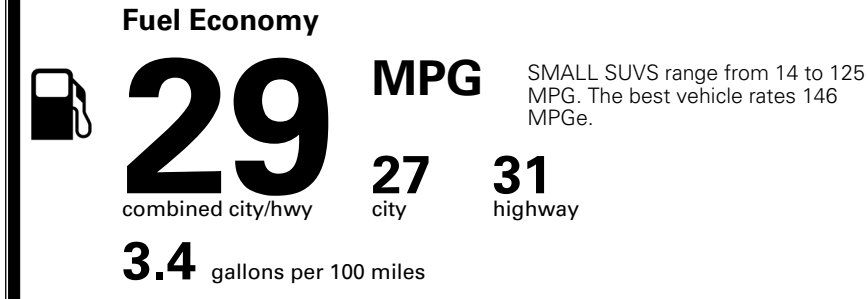

WARRANTY

10 Year/100,000 Mile Limited Powertrain Warranty
5 Year/60,000 Mile Limited Basic Warranty
5 Year/60,000 Mile Roadside Assistance

*Additional terms and conditions apply.
**Kia Connect may be currently unavailable for some Model Year 2022 and newer vehicles sold or purchased in Massachusetts; please see owners.kia.com for more information.
NOTE: When you purchase this vehicle, Kia America, Inc. collects personal information you provide to the dealership. For information on our collection and use of personal information and your rights, please see our Privacy Policy on www.kia.com.

MANUFACTURER'S SUGGESTED RETAIL PRICE ▶

COMPARE EX AWD FEATURES

Added to/in place of standard S AWD features
- Smart Power Liftgate
- 10.25" Instrument Display
- SynTex Seating Material
- Heated Front Seats
- Power Driver's Seat w/ Power Lumbar
- Dual Illuminated Vanity Mirrors
- Wireless Phone Charger
- Cargo Cover
- Parking Distance Warning - Reverse

ADDITIONAL INSTALLED EQUIPMENT:
(In addition to or in place of standard features)
Carpeted Floor Mats
Mud Guards

MSRP INCLUDING OPTIONS

INLAND FREIGHT AND HANDLING

TOTAL MANUFACTURER'S SUGGESTED RETAIL PRICE ▶

TOTAL ADDITIONAL WEIGHT: 7.2

$ 28,690.00

Included
Included
Included
Included
Included
Included
Included
Included
Included

$200.00
$155.00

$ 29,045.00

$ 1,495.00

$ 30,540.00

EPA DOT Fuel Economy and Environment

Gasoline Vehicle

You save $0
in fuel costs over 5 years compared to the average new vehicle.

Annual fuel cost $1,700