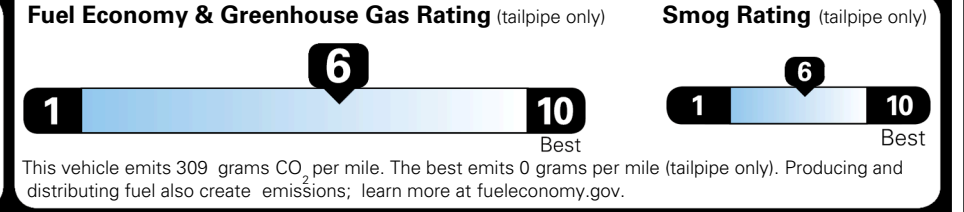

Actual results will vary for many reasons, including driving conditions and how you drive and maintain your vehicle. The average new vehicle gets 29 MPG and costs $8,500 to fuel over 5 years. Cost estimates are based on 15,000 miles per year at $ 3.30 per gallon. MPGe is miles per gasoline gallon equivalent. Vehicle emissions are a significant cause of climate change and smog.

fueleconomy.gov

Calculate personalized estimates and compare vehicles