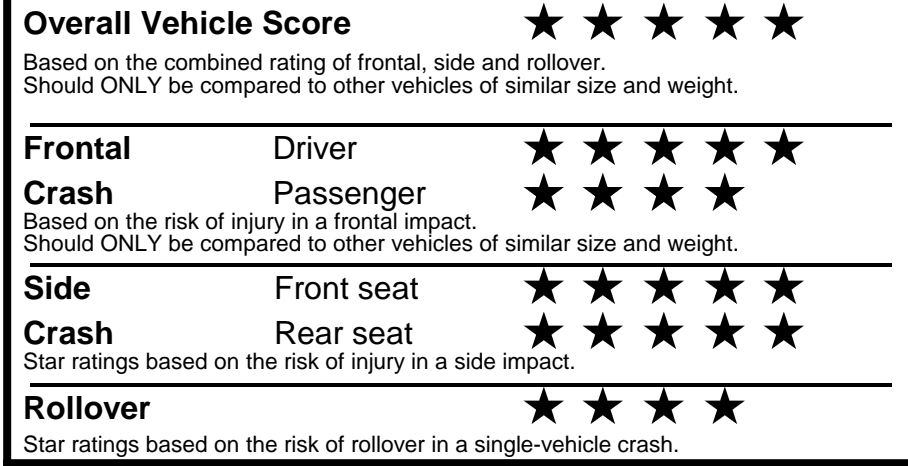

fueleconomy.gov

Calculate personalized estimates and compare vehicles

GOVERNMENT 5-STAR SAFETY RATINGS

Star ratings range from 1 to 5 stars (★★★★★) with 5 being the highest.
 Source: National Highway Traffic Safety Administration (NHTSA).
www.safercar.gov or 1-888-327-4236