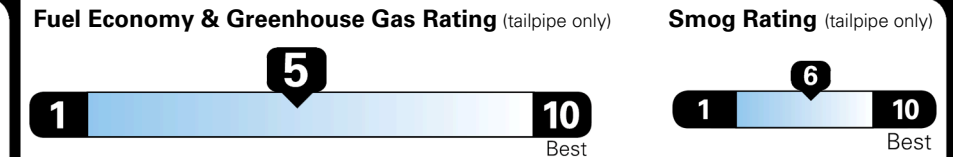

TOTAL ADDITIONAL WEIGHT: 7.2

EPA DOT Fuel Economy and Environment

Gasoline Vehicle

Fuel Economy

28 MPG
 combined city/hwy

26 MPG
 city

30 MPG
 highway

3.6 gallons per 100 miles

SMALL SUVs range from 14 to 138 MPG. The best vehicle rates 146 MPGe.

You spend \$250
 more in fuel costs over 5 years compared to the average new vehicle.

Annual fuel cost \$1,650

This vehicle emits 319 grams CO₂ per mile. The best emits 0 grams per mile (tailpipe only). Producing and distributing fuel also create emissions; learn more at fueleconomy.gov.