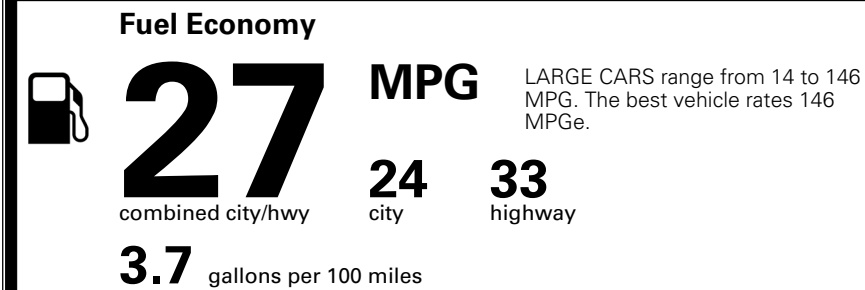

EPA DOT Fuel Economy and Environment

Gasoline Vehicle

You spend $750 more in fuel costs over 5 years compared to the average new vehicle.

Annual fuel cost $1,850