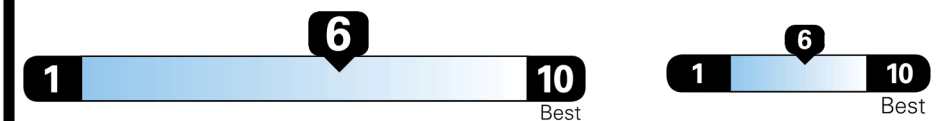

Fuel Economy & Greenhouse Gas Rating (tailpipe only) Smog Rating (tailpipe only)

This vehicle emits 310 grams CO₂ per mile. The best emits 0 grams per mile (tailpipe only). Producing and distributing fuel also create emissions; learn more at fueleconomy.gov.

Actual results will vary for many reasons, including driving conditions and how you drive and maintain your vehicle. The average new vehicle gets 29 MPG and costs $8,500 to fuel over 5 years. Cost estimates are based on 15,000 miles per year at $ 3.30 per gallon. MPGe is miles per gasoline gallon equivalent. Vehicle emissions are a significant cause of climate change and smog.

fueleconomy.gov

Calculate personalized estimates and compare vehicles