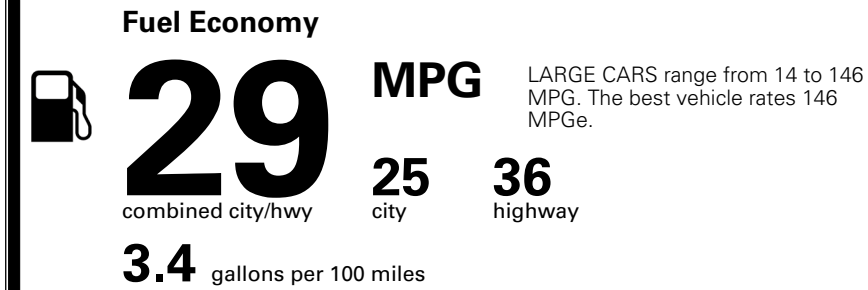

EPA DOT Fuel Economy and Environment

Gasoline Vehicle

You save $0
in fuel costs over 5 years compared to the average new vehicle.

Annual fuel cost $1,700