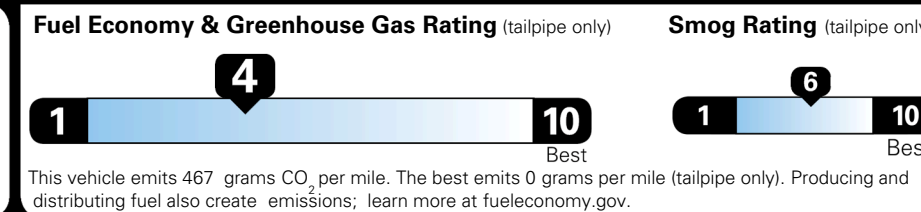

You spend **$4,500** more in fuel costs over 5 years compared to the average new vehicle.

Annual fuel cost **$2,600**