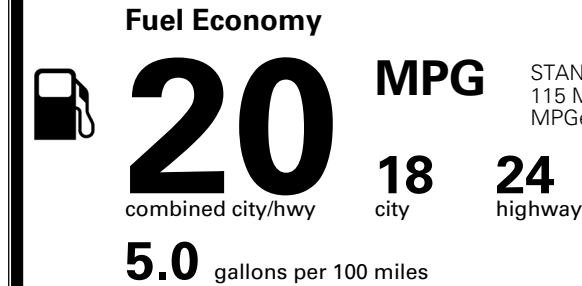

\$495.00
 \$625.00
 \$155.00
 \$145.00

MSRP INCLUDING OPTIONS

\$ 53,210.00

INLAND FREIGHT AND HANDLING

\$ 1,545.00

TOTAL MANUFACTURER'S SUGGESTED RETAIL PRICE ▶

\$ 54,755.00

TOTAL ADDITIONAL WEIGHT: 11.4

EPA DOT Fuel Economy and Environment

Gasoline Vehicle

STANDARD SUVs range from 12 to 115 MPG. The best vehicle rates 146 MPGe.

You spend
\$4,000
 more in fuel costs
 over 5 years
 compared to the
 average new vehicle.

Annual fuel cost
\$2,500

Fuel Economy & Greenhouse Gas Rating (tailpipe only) Smog Rating (tailpipe only)

This vehicle emits 429 grams CO₂ per mile. The best emits 0 grams per mile (tailpipe only). Producing and distributing fuel also create emissions; learn more at fueleconomy.gov.