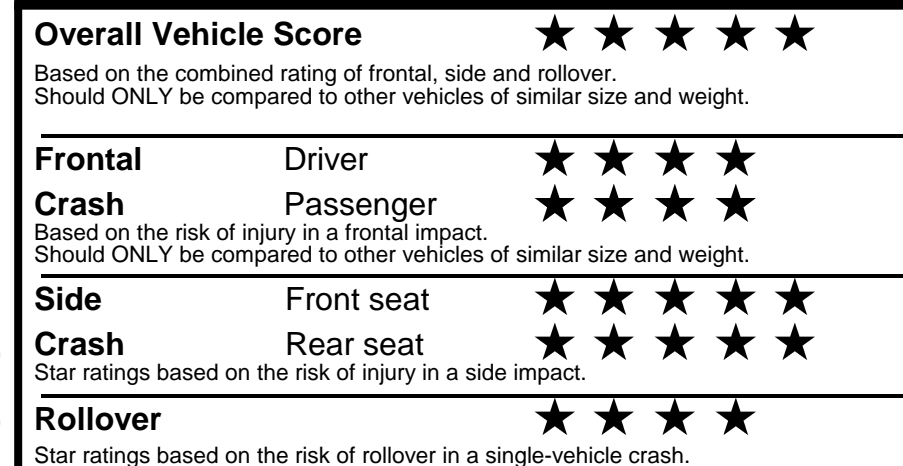

fueleconomy.gov
 Calculate personalized estimates and compare vehicles

Smartphone QR Code

GOVERNMENT 5-STAR SAFETY RATINGS

PARTS CONTENT INFORMATION

FOR VEHICLES IN THIS CAR LINE U.S./CANADIAN PARTS CONTENT: 60 %