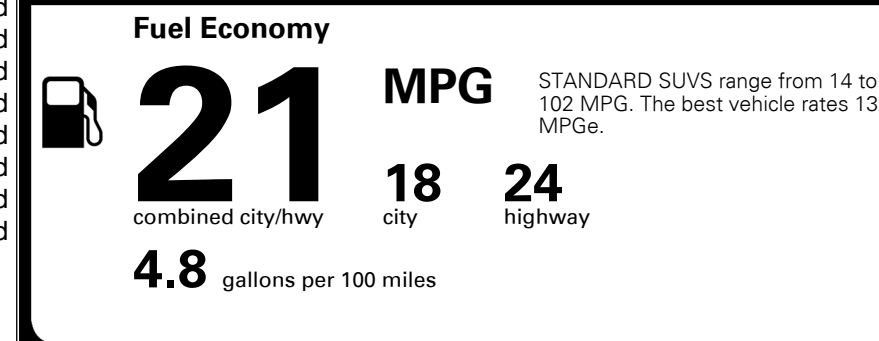

MSRP INCLUDING OPTIONS

\$ 53,490.00

INLAND FREIGHT AND HANDLING

\$ 1,335.00

TOTAL MANUFACTURER'S SUGGESTED RETAIL PRICE ▶

\$ 54,825.00

TOTAL ADDITIONAL WEIGHT: 12.0

*Additional terms and conditions apply.
 **Kia Connect may be currently unavailable for Model Year 2022 and newer vehicles sold or purchased in Massachusetts; please see owners.kia.com for updates on availability.
 NOTE: When you purchase this vehicle, Kia America, Inc. collects personal information you provide to the dealership. For information on our collection and use of personal information and your rights, please see our Privacy Policy on www.kia.com.

EPA DOT Fuel Economy and Environment

Gasoline Vehicle

You spend \$2,500 more in fuel costs over 5 years compared to the average new vehicle.

Annual fuel cost \$2,100

Actual results will vary for many reasons, including driving conditions and how you drive and maintain your vehicle. The average new vehicle gets 28 MPG and costs \$8,000 to fuel over 5 years. Cost estimates are based on 15,000 miles per year at \$ 2.95 per gallon. MPGe is miles per gasoline gallon equivalent. Vehicle emissions are a significant cause of climate change and smog.