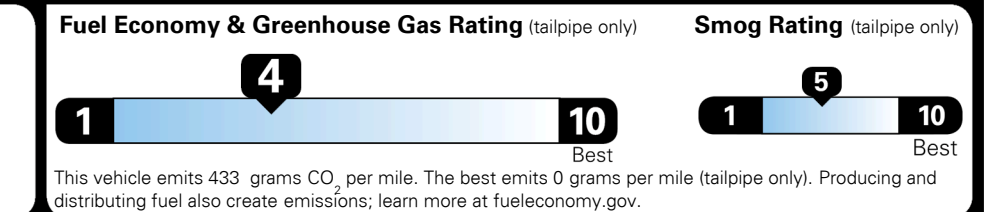

MSRP INCLUDING OPTIONS

\$ 53,490.00

INLAND FREIGHT AND HANDLING

\$ 1,335.00

TOTAL MANUFACTURER'S SUGGESTED RETAIL PRICE ▶

\$ 54,825.00

TOTAL ADDITIONAL WEIGHT: 12.0

*Additional terms and conditions apply.
 **Kia Connect may be currently unavailable for Model Year 2022 and newer vehicles sold or purchased in Massachusetts; please see owners.kia.com for updates on availability.
 NOTE: When you purchase this vehicle, Kia America, Inc. collects personal information you provide to the dealership. For information on our collection and use of personal information and your rights, please see our Privacy Policy on www.kia.com.

EPA DOT Fuel Economy and Environment

Gasoline Vehicle

You spend \$2,500 more in fuel costs over 5 years compared to the average new vehicle.

Annual fuel cost \$2,100

Actual results will vary for many reasons, including driving conditions and how you drive and maintain your vehicle. The average new vehicle gets 28 MPG and costs \$8,000 to fuel over 5 years. Cost estimates are based on 15,000 miles per year at \$ 2.95 per gallon. MPGe is miles per gasoline gallon equivalent. Vehicle emissions are a significant cause of climate change and smog.