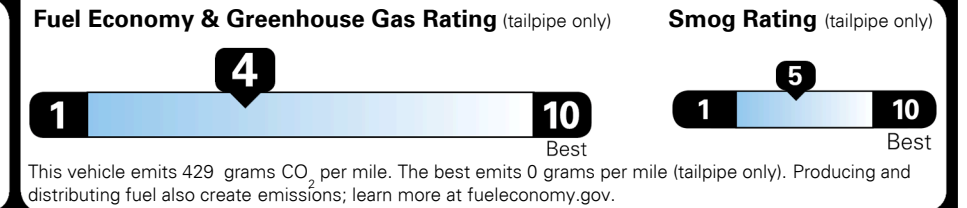

EPA DOT Fuel Economy and Environment

Gasoline Vehicle

You spend
\$2,000
 more in fuel costs
 over 5 years
 compared to the
 average new vehicle.

Annual fuel cost
\$1,700

Actual results will vary for many reasons, including driving conditions and how you drive and maintain your vehicle. The average new vehicle gets 27 MPG and costs \$6,500 to fuel over 5 years. Cost estimates are based on 15,000 miles per year at \$ 2.35 per gallon. MPGe is miles per gasoline gallon equivalent. Vehicle emissions are a significant cause of climate change and smog.