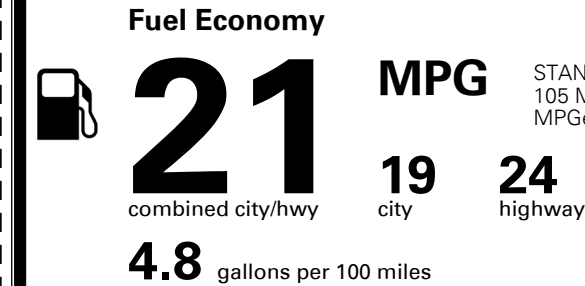

\$ 42,595.00

TOTAL ADDITIONAL WEIGHT: 74.5

*Additional terms and conditions apply.

**Kia Connect may be currently unavailable for Model Year 2022 and newer vehicles sold or purchased in Massachusetts; please see owners.kia.com for updates on availability.

EPA DOT Fuel Economy and Environment

Gasoline Vehicle

You spend
\$2,000
 more in fuel costs
 over 5 years
 compared to the
 average new vehicle.

Annual fuel cost
\$1,700

Actual results will vary for many reasons, including driving conditions and how you drive and maintain your vehicle. The average new vehicle gets 27 MPG and costs \$6,500 to fuel over 5 years. Cost estimates are based on 15,000 miles per year at \$ 2.35 per gallon. MPGe is miles per gasoline gallon equivalent. Vehicle emissions are a significant cause of climate change and smog.