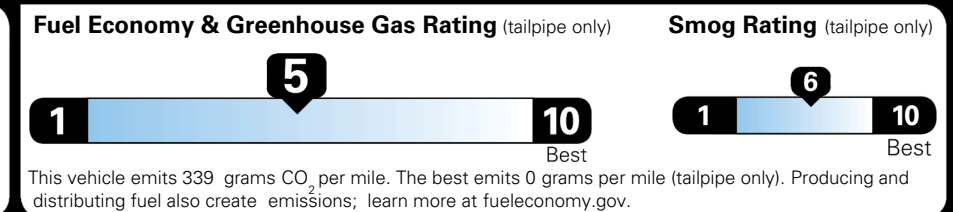

Wolf Gray Paint \$495.00
 X-Line Premium Package \$1,500.00
 - Panoramic Sunroof w/ Power Sunshade
 - Smart Power Liftgate
 - LED Interior Lighting

X-Line Technology Package \$2,500.00
 - Power Folding Outside Mirrors
 - LED Fog Lights
 - 12.3" Touchscreen Display w/Navigation
 - Harman/Kardon Premium Audio System
 - 12.3" Instrument Display
 - Blind-Spot View Monitor
 - Surround View Monitor
 - Highway Driving Assist
 - Parking Collision-Avoidance Assist - Reverse
 - Parking Distance Warning - Side
 - Memory Driver's Seat & Outside Mirrors

EPA DOT Fuel Economy and Environment

Gasoline Vehicle

You spend \$1,000 more in fuel costs over 5 years compared to the average new vehicle.

Annual fuel cost \$1,900

Actual results will vary for many reasons, including driving conditions and how you drive and maintain your vehicle. The average new vehicle gets 29 MPG and costs \$8,500 to fuel over 5 years. Cost estimates are based on 15,000 miles per year at \$ 3.30 per gallon. MPGe is miles per gasoline gallon equivalent. Vehicle emissions are a significant cause of climate change and smog.