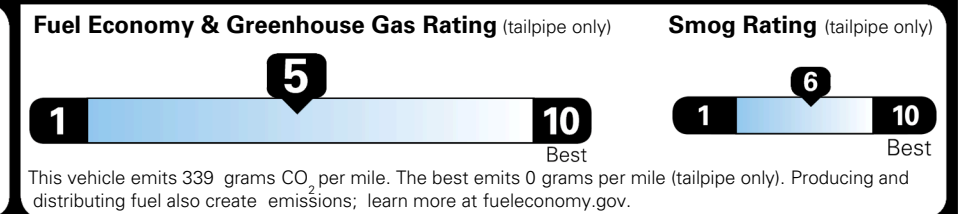

TOTAL ADDITIONAL WEIGHT: 8.5

EPA DOT Fuel Economy and Environment

Gasoline Vehicle

You spend **\$1,000** more in fuel costs over 5 years compared to the average new vehicle.

Annual fuel cost **\$1,900**

Actual results will vary for many reasons, including driving conditions and how you drive and maintain your vehicle. The average new vehicle gets 29 MPG and costs \$8,500 to fuel over 5 years. Cost estimates are based on 15,000 miles per year at \$ 3.30 per gallon. MPGe is miles per gasoline gallon equivalent. Vehicle emissions are a significant cause of climate change and smog.