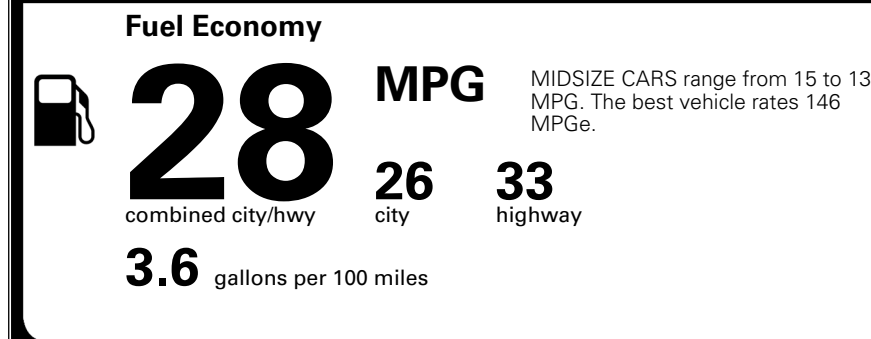

EPA DOT Fuel Economy and Environment

Gasoline Vehicle

You spend \$250 more in fuel costs over 5 years
 compared to the average new vehicle.

Annual fuel cost \$1,750

Actual results will vary for many reasons, including driving conditions and how you drive and maintain your vehicle. The average new vehicle gets 29 MPG and costs \$8,500 to fuel over 5 years. Cost estimates are based on 15,000 miles per year at \$ 3.30 per gallon. MPGe is miles per gasoline gallon equivalent. Vehicle emissions are a significant cause of climate change and smog.