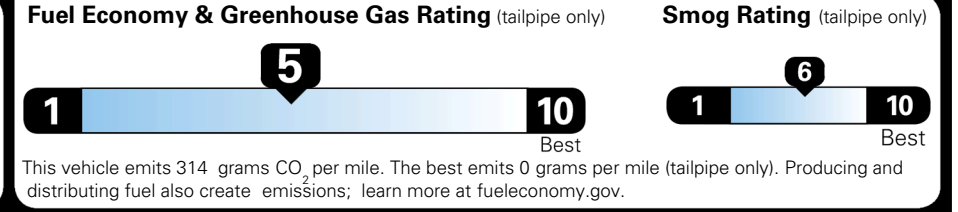

EPA DOT Fuel Economy and Environment

Gasoline Vehicle

You spend \$250 more in fuel costs over 5 years
 compared to the average new vehicle.

Annual fuel cost \$1,750

Actual results will vary for many reasons, including driving conditions and how you drive and maintain your vehicle. The average new vehicle gets 29 MPG and costs \$8,500 to fuel over 5 years. Cost estimates are based on 15,000 miles per year at \$ 3.30 per gallon. MPGe is miles per gasoline gallon equivalent. Vehicle emissions are a significant cause of climate change and smog.