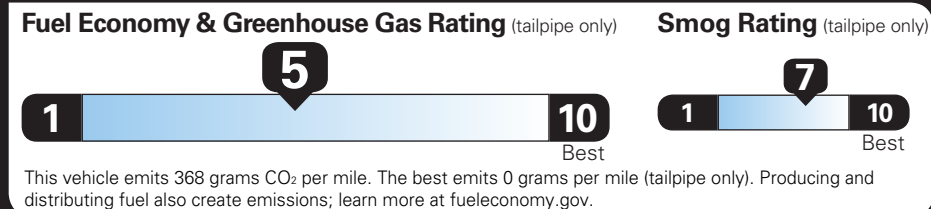

INTERIOR

- SEATING, 6-PASSENGER
- STEERING COLUMN, TILT & TELESCOPING
- SEAT ADJUSTER, PASSENGER

- 4-WAY MANUAL
- ACTIVE NOISE CANCELLATION
- AIR CONDITIONING, TRI ZONE

EXTERIOR

- MIRRORS, OUTSIDE HEATED, POWER ADJUSTABLE, BODY COLOR
- HEADLAMPS, LED
- DAYTIME RUNNING LAMPS, LED

SAFETY & SECURITY

- ACADIA PRO SAFETY PLUS:
  * AUTOMATIC EMERGENCY BRAKING
  * INTELLIBEAM-AUTO HIGH BEAM
  * FOLLOWING DISTANCE INDICATOR
  * FORWARD COLLISION ALERT
  * LANE KEEP ASSIST W/LANE DEPARTURE WARNING
  * FRONT PEDESTRIAN BRAKING
  * REAR CROSS TRAFFIC ALERT
  * LANE CHANGE ALERT WITH SIDE BLIND ZONE ALERT
- TEEN DRIVER
- HD REAR VISION CAMERA

MANUFACTURER'S SUGGESTED RETAIL PRICE

STANDARD VEHICLE PRICE $39,100.00

OPTIONS & PRICING

OPTIONS INSTALLED BY THE MANUFACTURER (MAY REPLACE STANDARD EQUIPMENT SHOWN)

- DRIVER CONVENIENCE PACKAGE: 1,750.00
- ROOF RAILS, SILVER
- REMOTE VEHICLE START
- SEAT ADJUSTER, DRIVER 8-WAY POWER
- POWER OUTLET
- DRIVER & FRONT PASSENGER HEATED SEATS
- SEAT ADJUSTER, POWER DRIVER LUMBAR CONTROL

TOTAL OPTIONS	$1,750.00
TOTAL VEHICLE & OPTIONS	$40,850.00
DESTINATION CHARGE	1,395.00

TOTAL VEHICLE PRICE* $42,245.00

EPA DOT Fuel Economy and Environment

Gasoline Vehicle

ACADIA AWD

Fuel Economy **24** MPG
combined city/hwy

22 city

27 highway

4.2 gallons per 100 miles

You spend **$1,250** more in fuel costs over 5 years compared to the average new vehicle.

Annual fuel cost **$1,850**

Actual results will vary for many reasons, including driving conditions and how you drive and maintain your vehicle. The average new vehicle gets 28 MPG and costs $8,000 to fuel over 5 years. Cost estimates are based on 15,000 miles per year at $2.95 per gallon. MPGe is miles per gasoline gallon equivalent. Vehicle emissions are a significant cause of climate change and smog.

fuelconomy.gov

Calculate personalized estimates and compare vehicles

GOVERNMENT 5-STAR SAFETY RATINGS

Overall Vehicle Score ★★★★★

Based on the combined ratings of frontal, side and rollover. Should ONLY be compared to other vehicles of similar size and weight.

Frontal Crash ★★★★★
Driver Passenger ★★★★★

Based on the risk of injury in a frontal impact. Should ONLY be compared to other vehicles of similar size and weight.

Side Crash ★★★★★
Front seat Rear seat ★★★★★

Based on the risk of injury in a side impact.

Rollover ★★★★★

Based on the risk of rollover in a single-vehicle crash.

Star ratings range from 1 to 5 stars (★★★★★) with 5 being the highest. Source: National Highway Traffic Safety Administration (NHTSA) www.safercar.gov or 1-888-327-4236

PARTS CONTENT INFORMATION

FOR VEHICLES IN THIS CARLINE:
U.S./CANADIAN PARTS CONTENT: 39%
MAJOR SOURCES OF FOREIGN PARTS CONTENT: MEXICO 24%

NOTE: PARTS CONTENT DOES NOT INCLUDE FINAL ASSEMBLY, DISTRIBUTION, OR OTHER NON-PARTS COSTS.

FOR THIS VEHICLE:
FINAL ASSEMBLY POINT: SPRING HILL, TN U.S.A.
COUNTRY OF ORIGIN: ENGINE: UNITED STATES TRANSMISSION: UNITED STATES

This label has been applied pursuant to Federal law - Do not remove prior to delivery to the ultimate purchaser. *Includes Manufacturer's Recommended Pre-Delivery Service. Does not include dealer installed options and accessories not listed above, local taxes or license fees.

© 2009 General Motors LLC GMLBL_PROD_0042 - 01/22/2023

ORDER NO CJKFCH SALES CODE E
SALES MODEL CODE TNJ26
DEALER NO 08075
FINAL ASSEMBLY:
SPRING HILL, TN U.S.A.

VIN 1GKKNRL4XPZ209527 REISSUE

DEALER TO WHOM DELIVERED
MCGUIRE BUICK GMC
PO BOX 320
LITTLE FALLS, NJ 07424-0320

Equipped with the safety and security of OnStar®

Visit onstar.com for details.

onstar.com/privacy